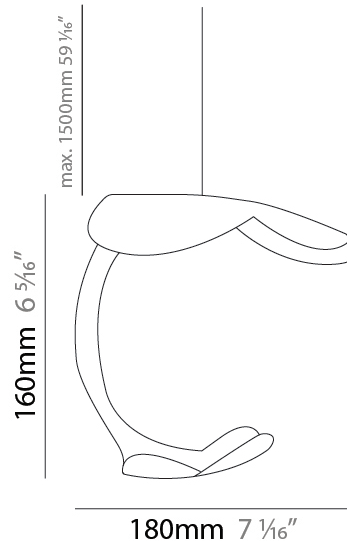

PROJECT
TYPE
SPECIFIER
QUANTITY
DATE

LE GIGINE SUSPENSION

D131603-

base number Finish
Options

1. To build a product code in our configurator select the specify button on the base model # product page
2. To build a manual product code on this datasheet choose from the options listed below in blue font and add the suffix to the base model #

GENERAL

Series: Le Gigue
Partner: Knikerboker
Division: Design
Installation: Suspension
Product Type: Pendant
Mounting Location: Ceiling
Light Distribution: Indirect

PHYSICAL

Shape: Abstract
Length (mm): 180
Length (in): 7 1/16
Width (mm): 160
Width (in): 6 5/16
Height (mm): 160
Height (in): 6 5/16
Max. Overall Height (mm): 1650
Max. Overall Height (in): 64 15/16
Weight (kg): 0.55
Fixture Finish: EWH / EBK / MAN / COF / PRD/ SLF / GLF / CLF / BRL / EWS / EWG / EWC / EWR / EBS / EBG / EBC / EBC / EBB / MAS / MAD / MAC / MAB / COS / CGO / CCL / CBL / PRS / PRG / PRC / PRB
Fixture Material: Metal
Cable Details: 1500mm / 59 1/16" Transparent Cable

ELECTRICAL

Lamp Type: LED
Input Wattage (W): 5.5
Dimming: Non-Dimming / Phase Dimming (120vac Only)
Driver Included: No
Driver Location: Remote
Driver Type: Constant Current - Universal
Driver Class: Class 2
Input Voltage (V): 120 - 277
Constant Current (MA): 900

LED

Color Temperature (°K): 3000
Max. Delivered Lumen (lm): 850
CRI: >85 CRI
Lamp Life (hrs): 50000

OPTICAL

RATINGS AND CERTIFICATIONS

Certified By: Certified for North American Standards
IP rating: IP20