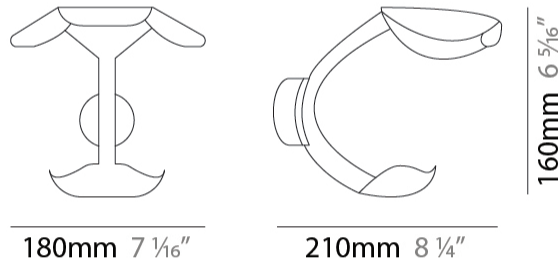

PROJECT	_____
TYPE	_____
SPECIFIER	_____
QUANTITY	_____
DATE	_____

LE GIGINE SURFACE

D133135-

base number   Finish
Options

1. To build a product code in our configurator select the specify button on the base model # product page
2. To build a manual product code on this datasheet choose from the options listed below in blue font and add the suffix to the base model #

GENERAL

Series: Le Gigine
Partner: Knikerboker
Division: Design
Installation: Surface
Product Type: Wall Surface
Mounting Location: Wall
Light Distribution: Indirect

PHYSICAL

Shape: Abstract
Length (mm): 180
Length (in): 7 1/16
Height (mm): 160
Depth (mm): 210
Height (in): 6 5/16
Depth (in): 8 1/4

Fixture Finish: EWH / EBK / MAN / COF / PRD / SLF / GLF / CLF / BRL / EWS / EWG / EWC / EWR / EBS / EBG / EBC / EBC / EBB / MAS / MAD / MAC / MAB / COS / CGO / CCL / CBL / PRS / PRG / PRC / PRB

Fixture Material: Metal

ELECTRICAL

Lamp Type: LED
Input Wattage (W): 6
Dimming: Non-Dimming / Phase Dimming (120vac Only)
Driver Included: No
Driver Location: Remote
Driver Type: Constant Current - Universal
Driver Class: Class 2
Input Voltage (V): 120 - 277

LED

Color Temperature (°K): 3000
Max. Delivered Lumen (lm): 500
CRI: >85 CRI
Lamp Life (hrs): 50000

OPTICAL

RATINGS AND CERTIFICATIONS

Certified By: Certified for North American Standards
IP rating: IP20