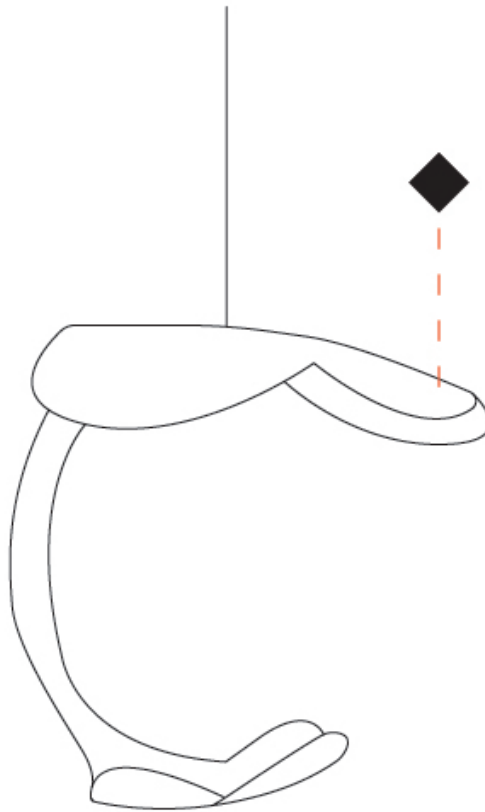

D131603-

PROJECT

TYPE

SPECIFIER

QUANTITY

DATE

D